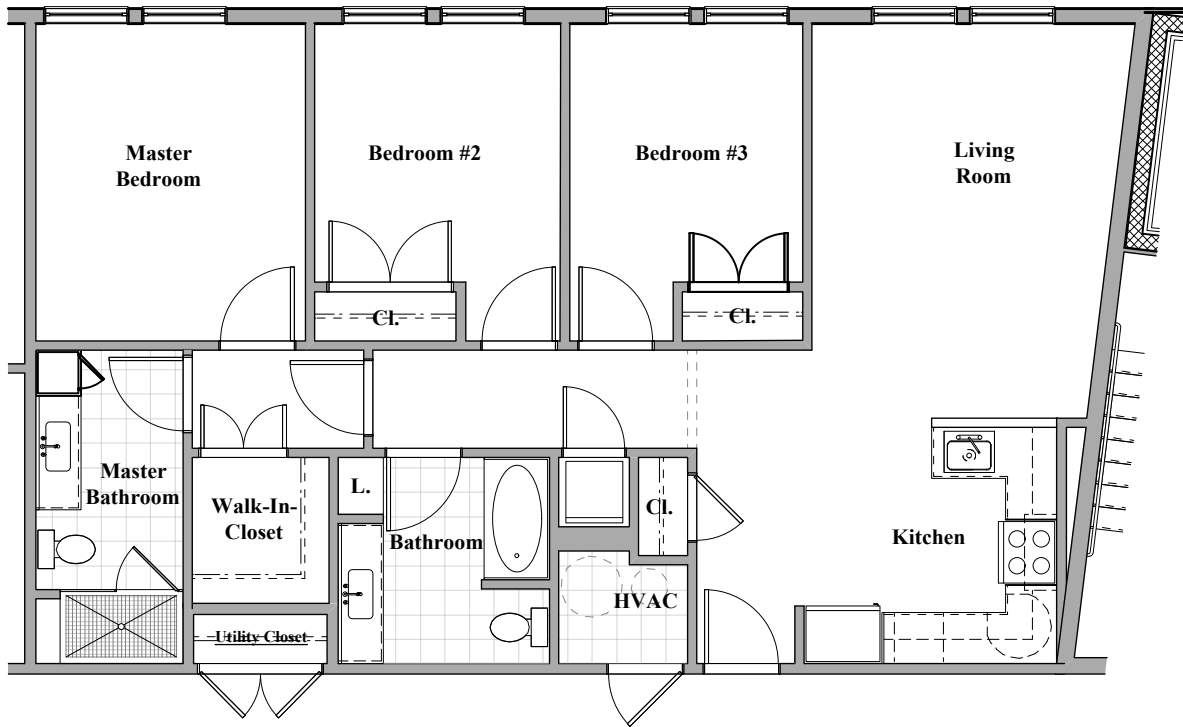

## UNIT 403

3 Beds | 2 Baths | 1,190 SF

\$799,000 | \$353.40 Condo Fee/Mo.

*The plans above are intended for marketing purposes only.  
Room dimensions and overall square footage may vary slightly.*