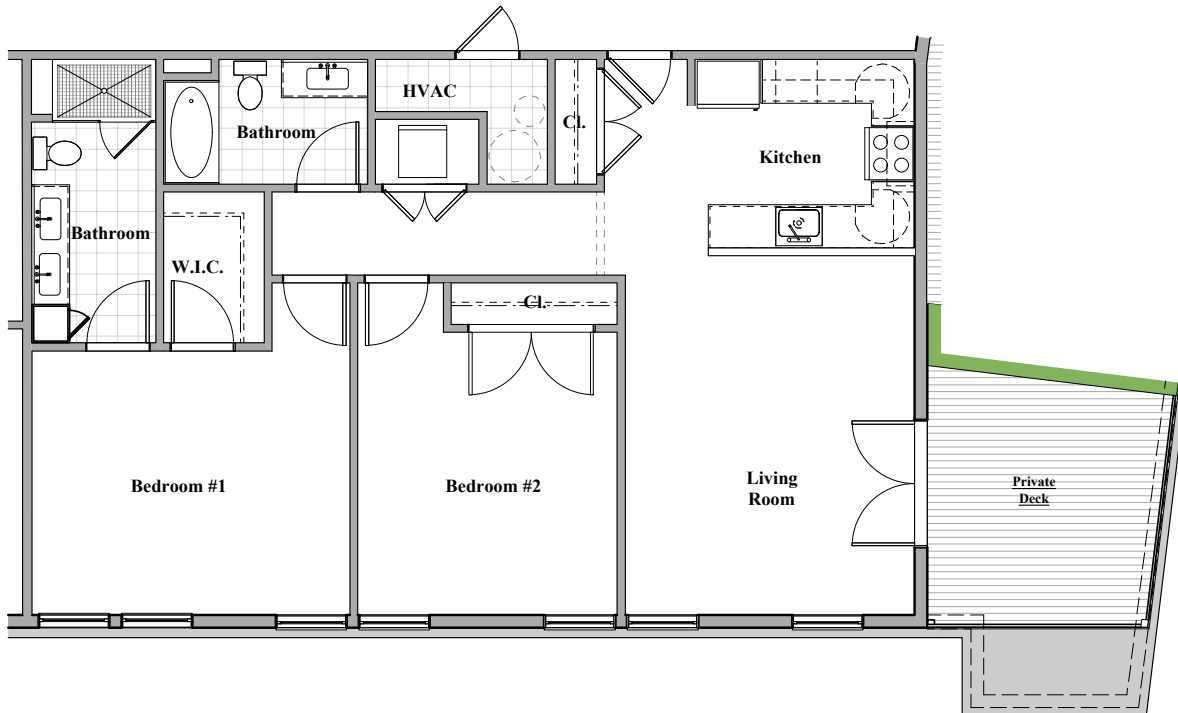

610 AVENUE RUTHERFORD

Level 5

UNIT 501

*The plans above are intended for marketing purposes only.
Room dimensions and overall square footage may vary slightly.*

2 Beds | 2 Baths | 1,209 SF