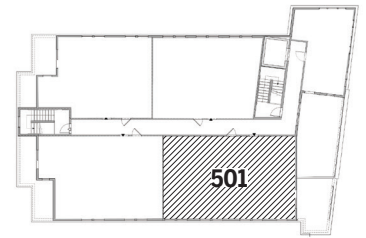

610 AVENUE RUTHERFORD

Level 5

UNIT 501

*The plans above are intended for marketing purposes only.
Room dimensions and overall square footage may vary slightly.*

2 Beds | 2 Baths | 1,209 SF