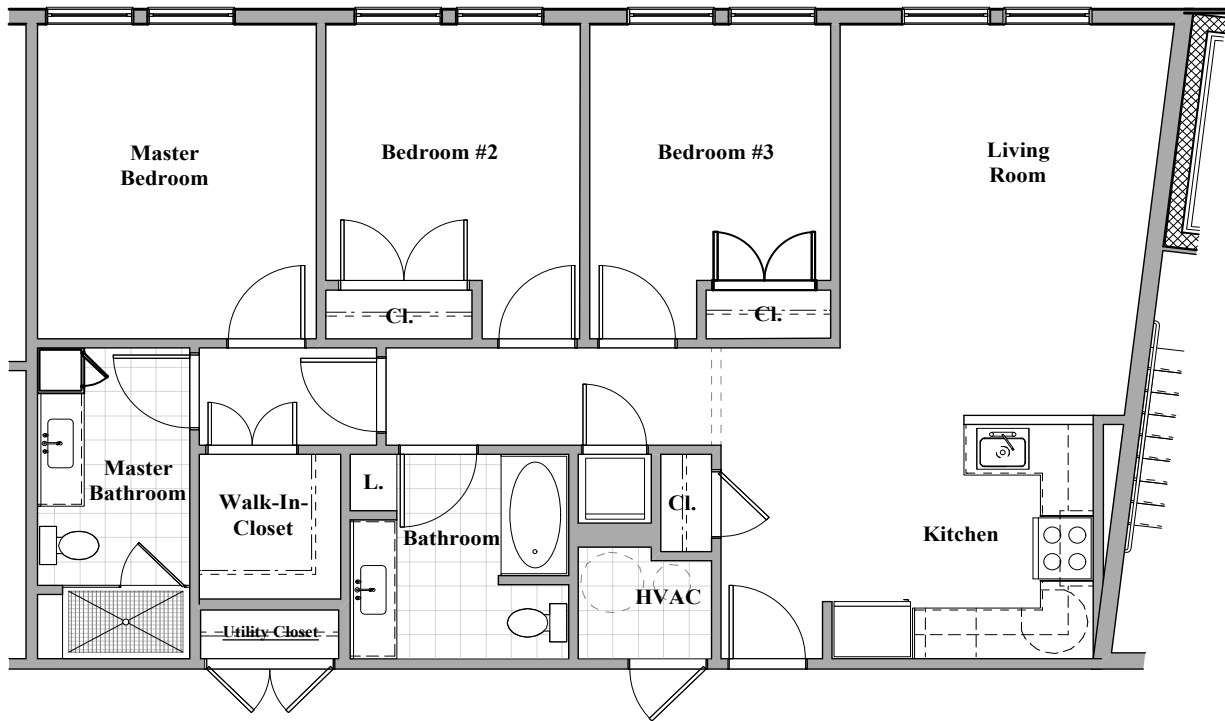

# 610 AVENUE RUTHERFORD

Level 4

**UNIT 403**

*The plans above are intended for marketing purposes only.  
Room dimensions and overall square footage may vary slightly.*

**3 Beds | 2 Baths | 1,190 SF**