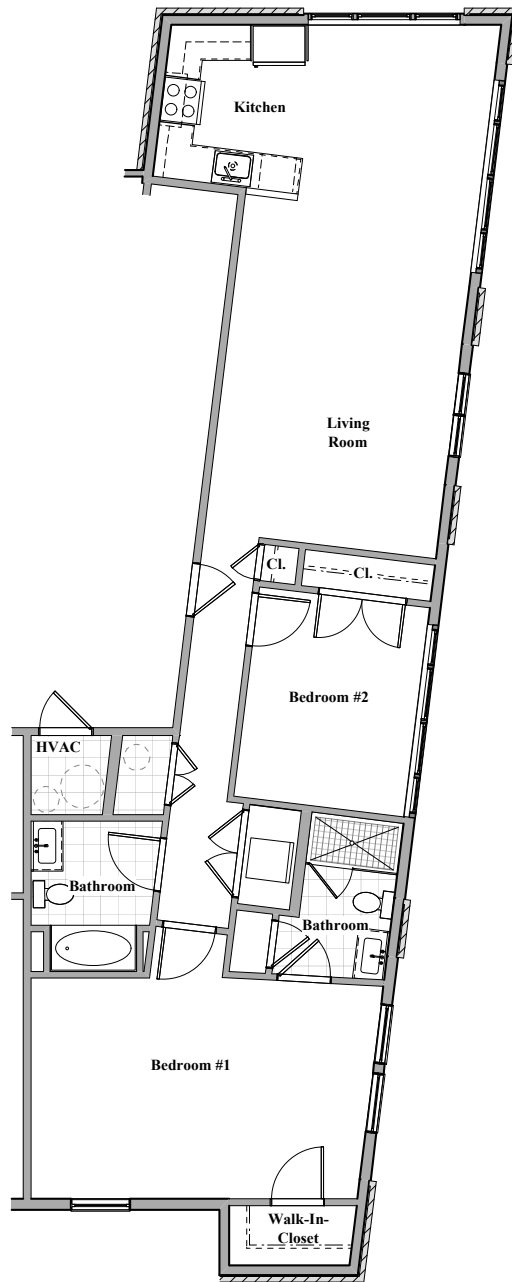

# 610 AVENUE RUTHERFORD

Level 4

*The plans above are intended for marketing purposes only.  
Room dimensions and overall square footage may vary slightly.*

**UNIT 401**  
2 Beds | 2 Baths | 1,267 SF