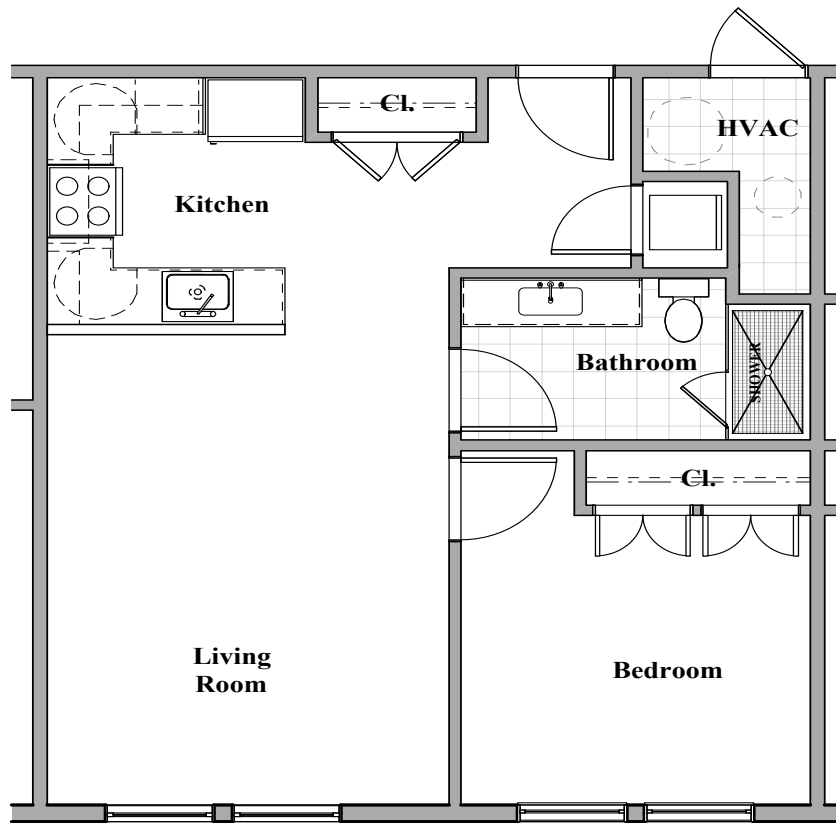

610 AVENUE RUTHERFORD

Level 3

UNIT 304

1 Bed | 1 Bath | 682 SF

*The plans above are intended for marketing purposes only.
Room dimensions and overall square footage may vary slightly.*