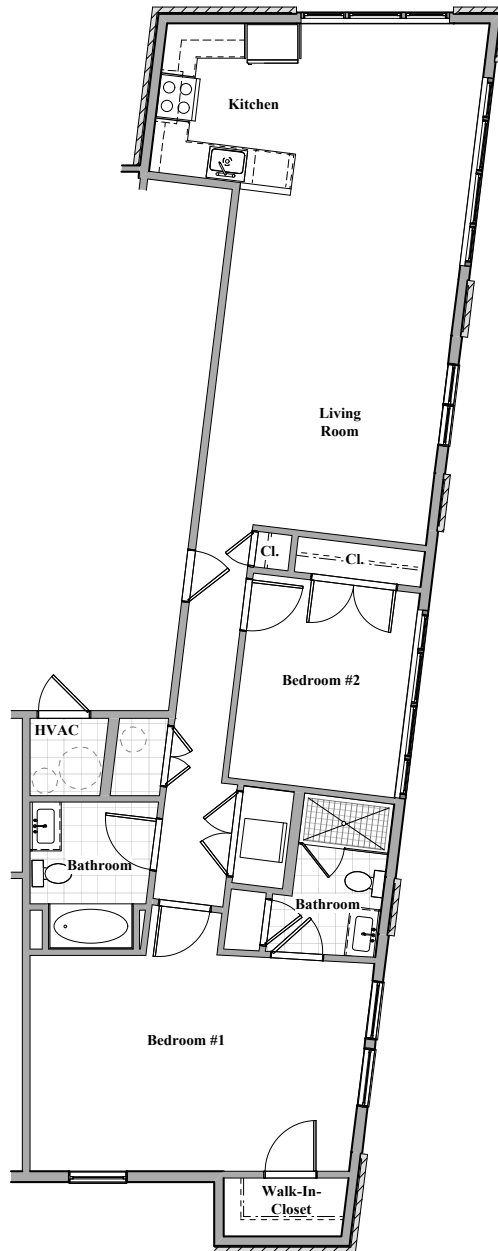

610 AVENUE RUTHERFORD

Level 3

*The plans above are intended for marketing purposes only.
Room dimensions and overall square footage may vary slightly.*

UNIT 301
2 Beds | 2 Baths | 1,267 SF