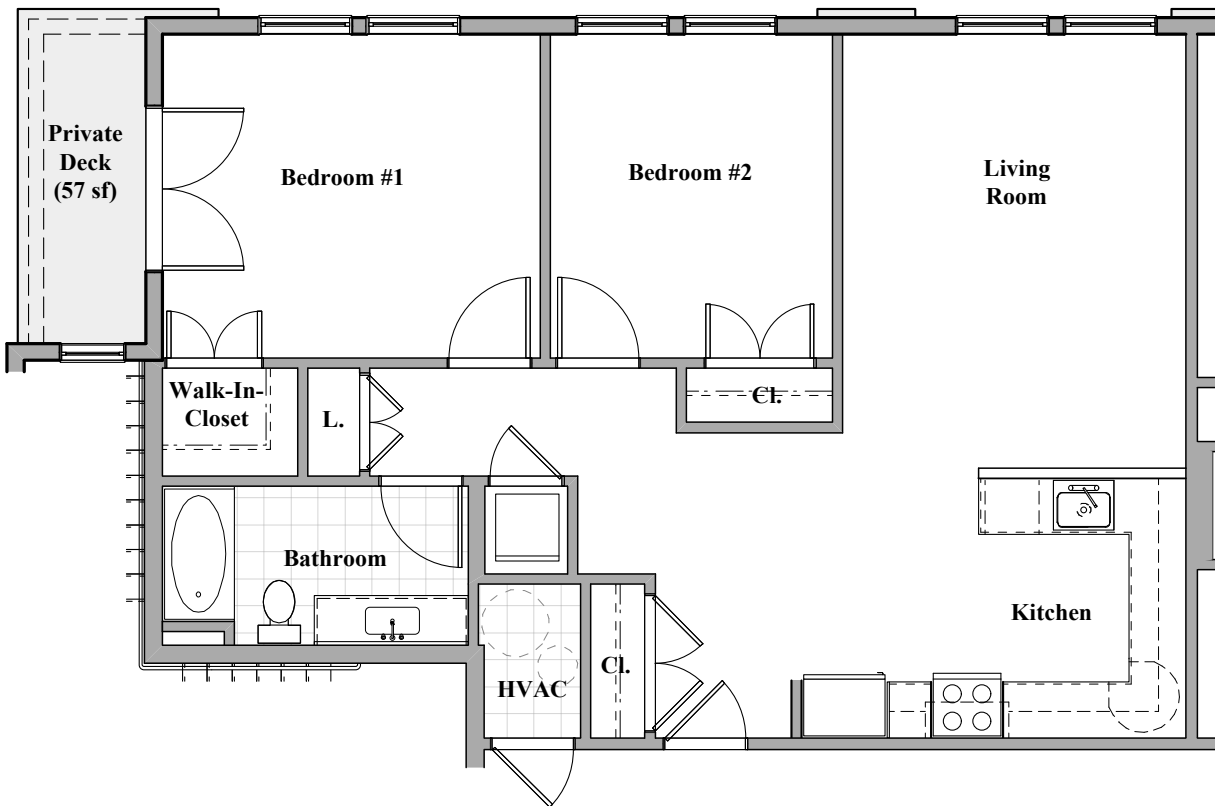

# 610 AVENUE RUTHERFORD

Level 2

**UNIT 205**

2 Beds | 1 Bath | 1,007 SF

*The plans above are intended for marketing purposes only.  
Room dimensions and overall square footage may vary slightly.*