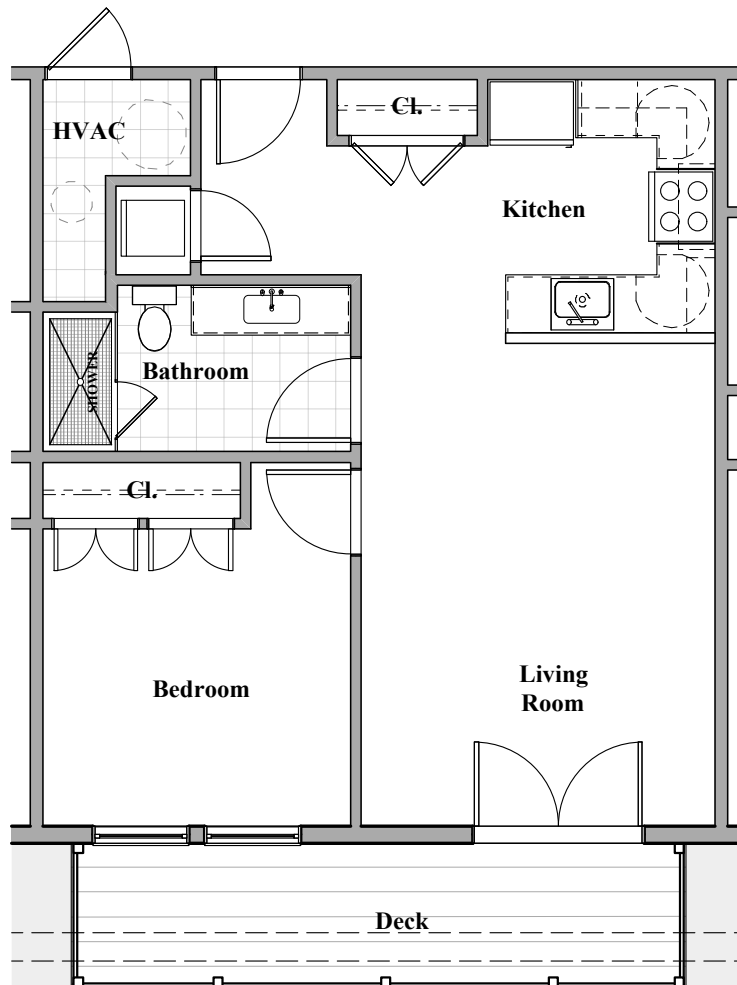

610 AVENUE RUTHERFORD

Level 2

*The plans above are intended for marketing purposes only.
Room dimensions and overall square footage may vary slightly.*

UNIT 202
1 Bed | 1 Bath | 682 SF