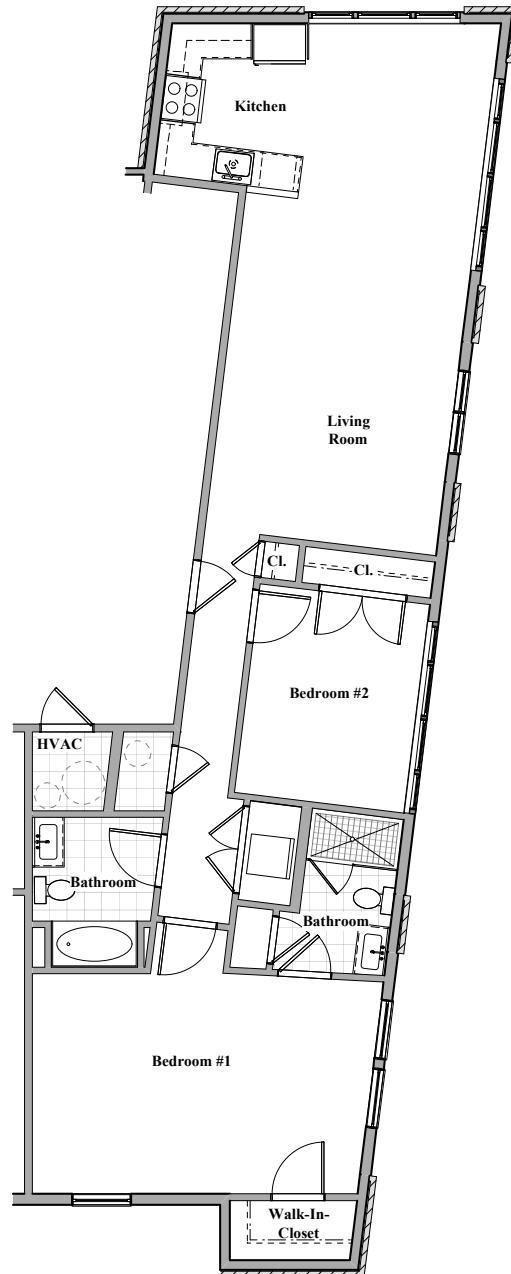

# 610 AVENUE RUTHERFORD

Level 2

*The plans above are intended for marketing purposes only.  
Room dimensions and overall square footage may vary slightly.*

**UNIT 201**  
2 Beds | 2 Baths | 1,267 SF