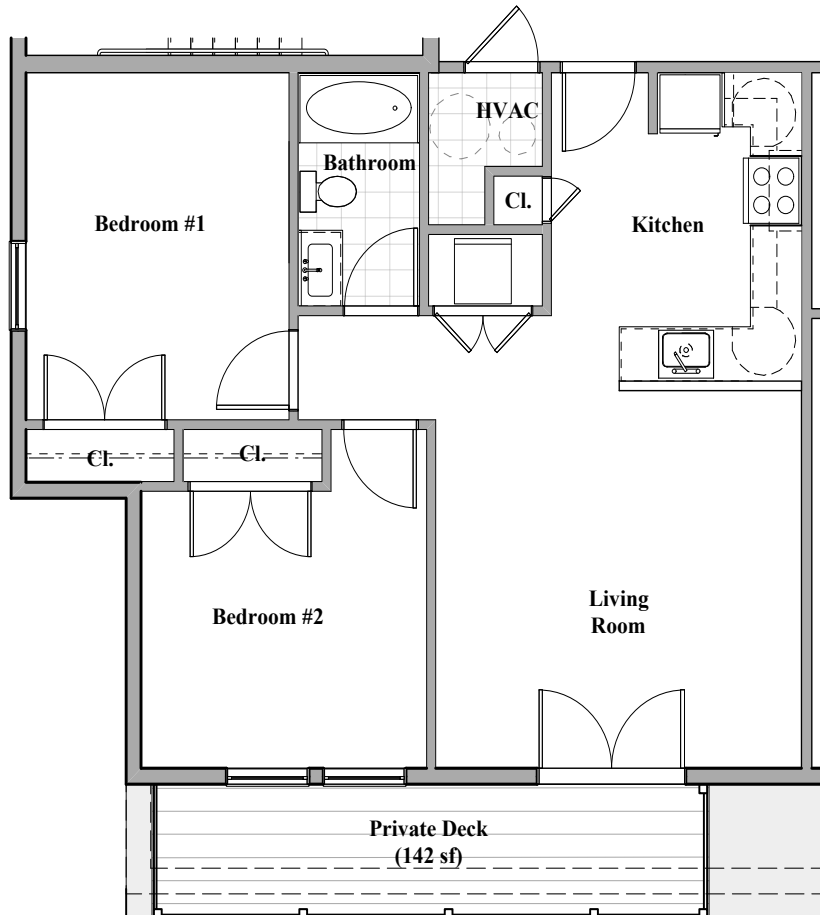

610 AVENUE RUTHERFORD

Level 2

The plans above are intended for marketing purposes only.
Room dimensions and overall square footage may vary slightly.

UNIT 206
2 Beds | 1 Bath | 848 SF